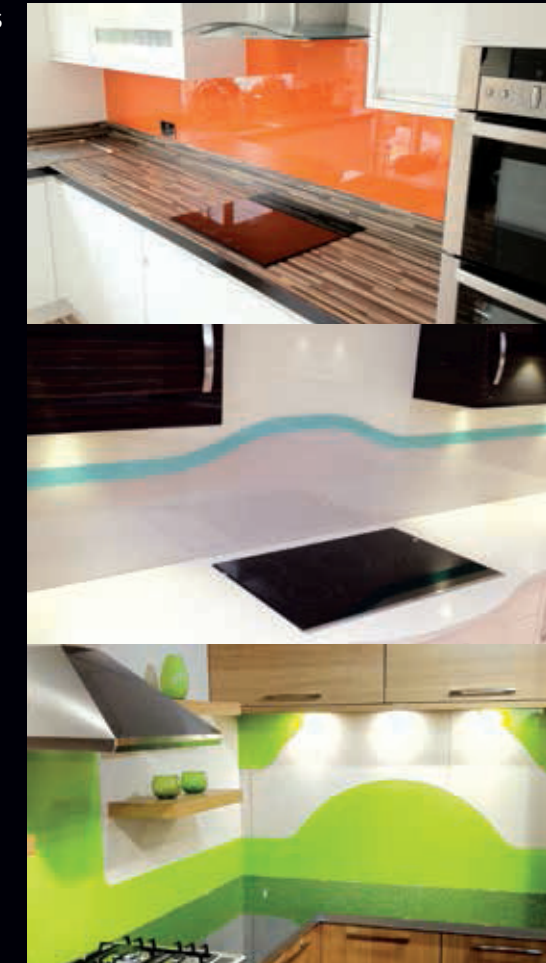

Glass splashbacks and worktops add colour, reflection and a new dimension to any kitchen or bathroom. With over sixty years in the trade, Southern Counties Glass has a vast experience and knowledge of the innovative effects that glass can offer.

Our experienced team is customer-focused from conception to completion; dedicated to delivering the highest possible level of workmanship and service. We also use the very latest in digital technology to ensure quality and precision, enabling our customers to create stunning splashbacks and worktops that will stand the test of time.